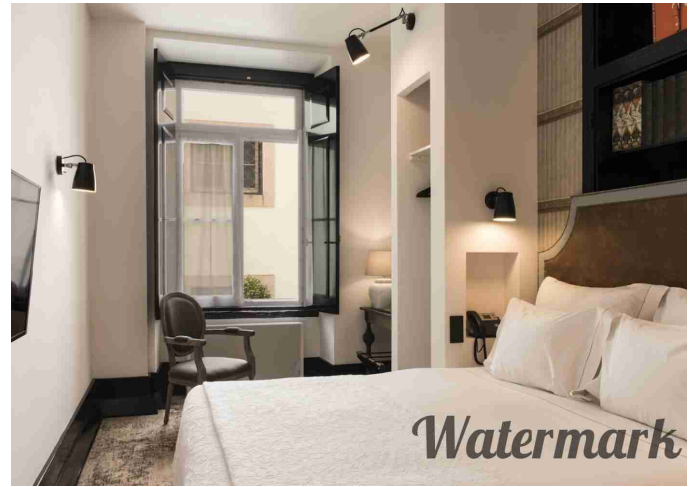

Boheme Apartments

Price: 75000 USD

Address: Fleischmarkt 20

City:

Description:

Boheme Apartments, set at the waterside gateway to CityVillage, offer the ultimate urban Gold City lifestyle allowing you to live life your way at the heart of the city. Boheme Apartments offer inspiring interior design and functional open plan layouts that flow seamlessly through to generous balconies, with charming Gold Coast City skyline or Hinterland vistas to enjoy. Robina Town Centre, Gold City's shopping, dining and entertainment destination is just a 450m walk away through landscaped, waterside walkways. Top private schools, medical precinct and Train Station & Bus Interchange are also within walking distance and Airport is just 20 minutes by car. There are five international golf courses within a few minutes drive and just a 10 minute drive takes you to the famous surfing and cafe destination Burleigh Heads ensuring you make the most of the summer.

Agent name: Mr. Lawman

Listing type: House for rent

Rooms: 5

Bathrooms: 3

Bedrooms: 4

Listing status: Active

Property type: Apartment

House size: 120

Built year: 2014

Interior: Air Conditioning, Fireplace, Fully
Furnished, Heating
Specific: Balcony, Gym
