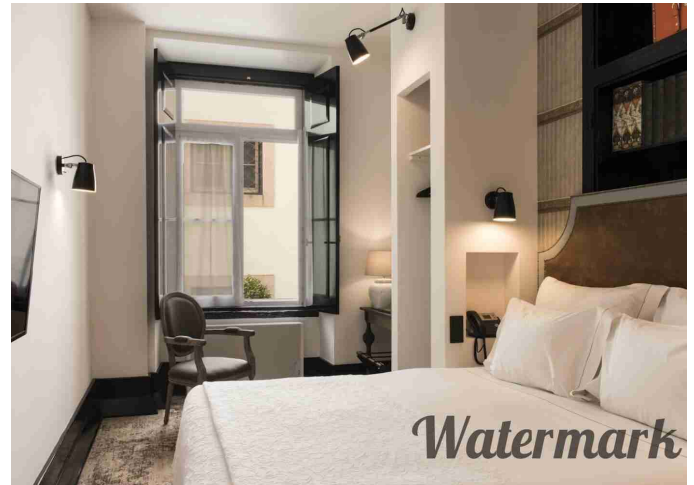

Boheme Apartments

Price: 75000 USD

Address: Fleischmarkt 20

City:

Description:

Boheme Apartments, set at the waterside gateway to CityVillage, offer the ultimate urban Gold City lifestyle allowing you to live life your way at the heart of the city. Boheme Apartments offer inspiring interior design and functional open plan layouts that flow seamlessly through to generous balconies, with charming Gold Coast City skyline or Hinterland vistas to enjoy. Robina Town Centre, Gold City's shopping, dining and entertainment destination is just a 450m walk away through landscaped, waterside walkways. Top private schools, medical precinct and Train Station & Bus Interchange are also within walking distance and Airport is just 20 minutes by car. There are five international golf courses within a few minutes drive and just a 10 minute drive takes you to the famous surfing and cafe destination Burleigh Heads ensuring you make the most of the summer.

Agent name: Mr. Lawman

Listing type: House for rent

Rooms: 5

Bathrooms: 3

Bedrooms: 4

Listing status: Active

Property type: Apartment

House size: 120

Built year: 2014

Interior: Air Conditioning, Fireplace, Fully
Furnished, Heating
Specific: Balcony, Gym
