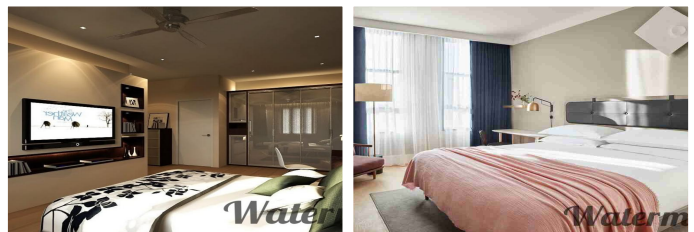

Boheme Apartments

Price: 75000 USD

Address: Fleischmarkt 20

City:

Description:

Boheme Apartments, set at the waterside gateway to CityVillage, offer the ultimate urban Gold City lifestyle allowing you to live life your way at the heart of the city. Boheme Apartments offer inspiring interior design and functional open plan layouts that flow seamlessly through to generous balconies, with charming Gold Coast City skyline or Hinterland vistas to enjoy. Robina Town Centre, Gold City's shopping, dining and entertainment destination is just a 450m walk away through landscaped, waterside walkways. Top private schools, medical precinct and Train Station & Bus Interchange are also within walking distance and Airport is just 20 minutes by car. There are five international golf courses within a few minutes drive and just a 10 minute drive takes you to the famous surfing and cafe destination Burleigh Heads ensuring you make the most of the summer.

Agent name: Mr. Lawman

Listing type: House for rent

Rooms: 5

Bathrooms: 3

Bedrooms: 4

Listing status: Active

Property type: Apartment

House size: 120

Built year: 2014

Interior: Air Conditioning, Fireplace, Fully
Furnished, Heating
Specific: Balcony, Gym
