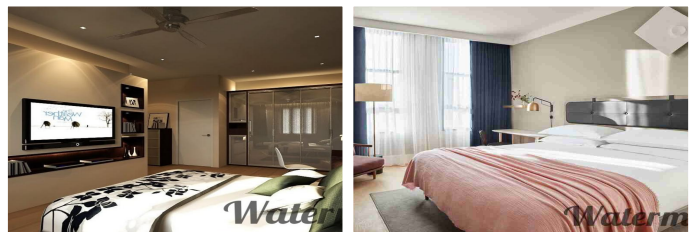

## Boheme Apartments

Price: 75000 USD

Address: Fleischmarkt 20

---

City:

---

Description:

Boheme Apartments, set at the waterside gateway to CityVillage, offer the ultimate urban Gold City lifestyle allowing you to live life your way at the heart of the city. Boheme Apartments offer inspiring interior design and functional open plan layouts that flow seamlessly through to generous balconies, with charming Gold Coast City skyline or Hinterland vistas to enjoy. Robina Town Centre, Gold City's shopping, dining and entertainment destination is just a 450m walk away through landscaped, waterside walkways. Top private schools, medical precinct and Train Station & Bus Interchange are also within walking distance and Airport is just 20 minutes by car. There are five international golf courses within a few minutes drive and just a 10 minute drive takes you to the famous surfing and cafe destination Burleigh Heads ensuring you make the most of the summer.

---

Bedrooms: 4

---

Listing status: Active

---

Property type: Apartment

---

House size: 120

---

---

Built year: 2014

---

Interior: Air Conditioning, Fireplace, Fully  
Furnished, Heating  
Specific: Balcony, Gym

---