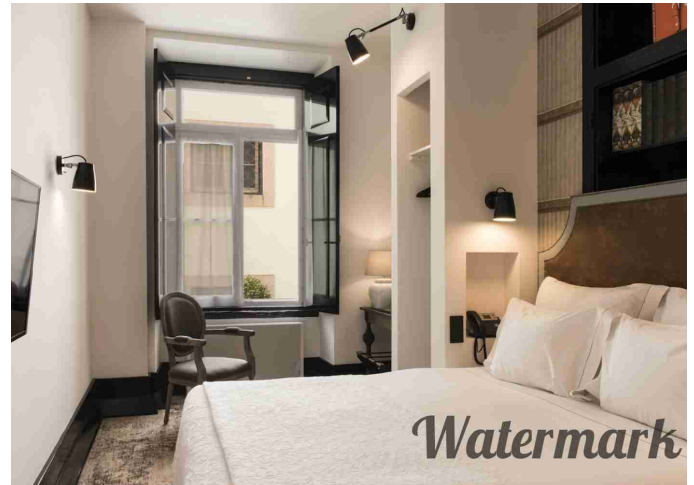

## Boheme Apartments

Price: 75000 USD

Address: Fleischmarkt 20

---

City:

---

Description:

Boheme Apartments, set at the waterside gateway to CityVillage, offer the ultimate urban Gold City lifestyle allowing you to live life your way at the heart of the city. Boheme Apartments offer inspiring interior design and functional open plan layouts that flow seamlessly through to generous balconies, with charming Gold Coast City skyline or Hinterland vistas to enjoy. Robina Town Centre, Gold City's shopping, dining and entertainment destination is just a 450m walk away through landscaped, waterside walkways. Top private schools, medical precinct and Train Station & Bus Interchange are also within walking distance and Airport is just 20 minutes by car. There are five international golf courses within a few minutes drive and just a 10 minute drive takes you to the famous surfing and cafe destination Burleigh Heads ensuring you make the most of the summer.

---

Bedrooms: 4

---

Listing status: Active

---

Property type: Apartment

---

House size: 120

---

---

Built year: 2014

---

Interior: Air Conditioning, Fireplace, Fully  
Furnished, Heating  
Specific: Balcony, Gym

---